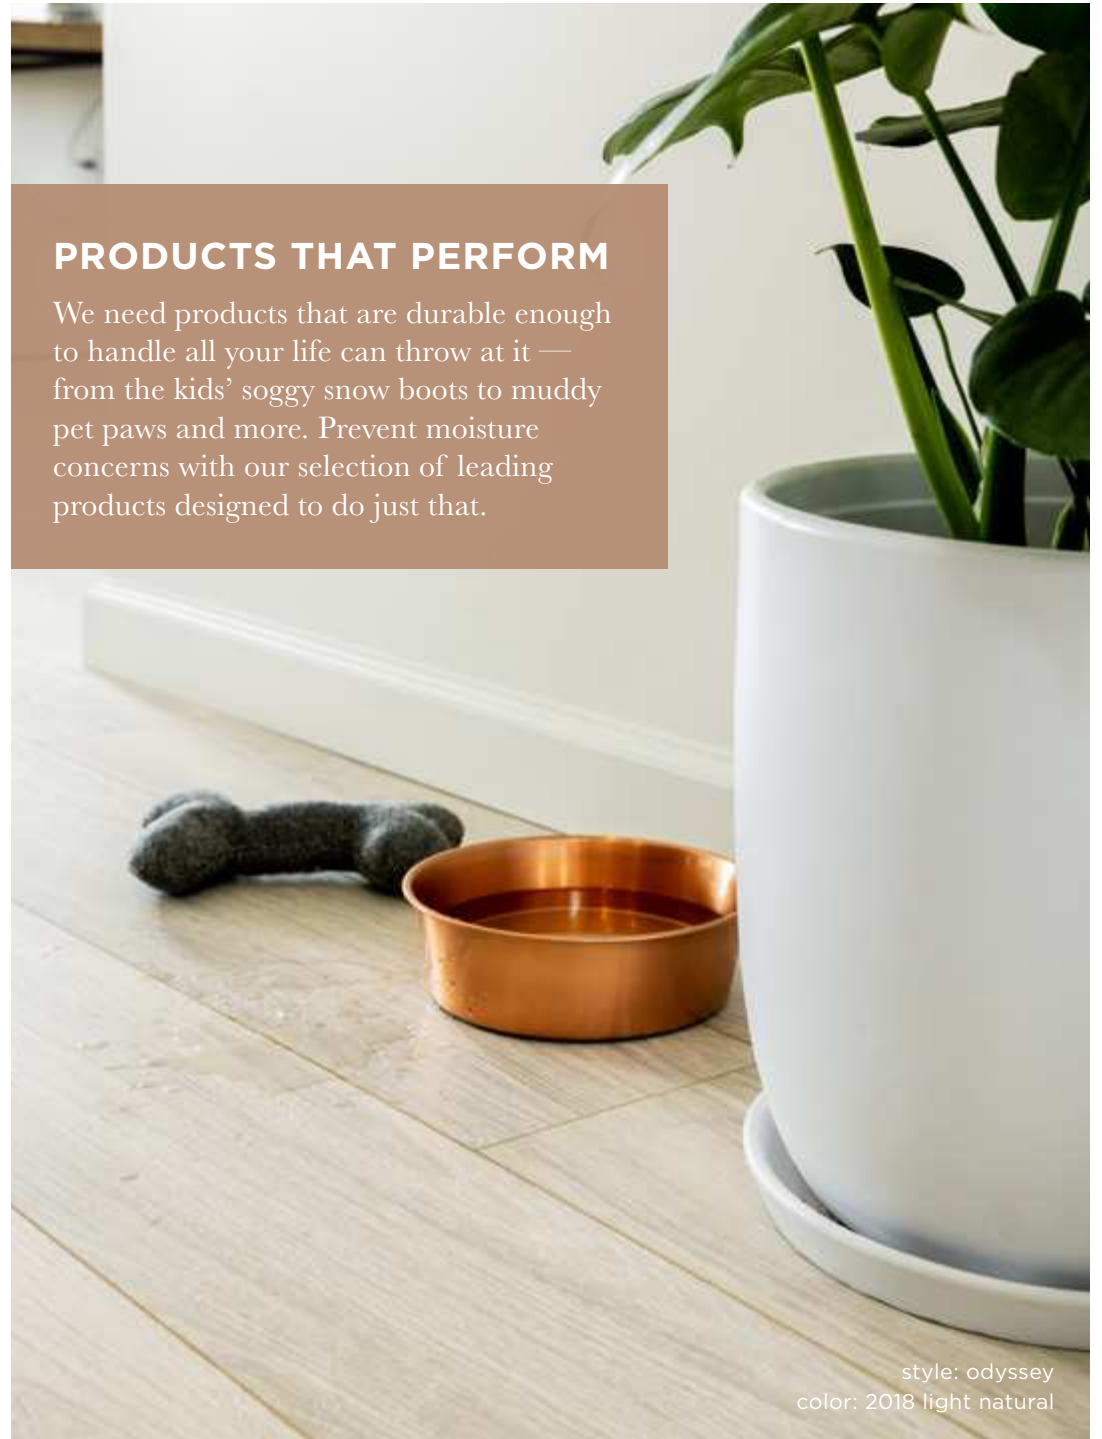

caress
style: subtle aura
color: 743 sandstone

PRODUCTS THAT PERFORM

We need products that are durable enough to handle all your life can throw at it — from the kids' soggy snow boots to muddy pet paws and more. Prevent moisture concerns with our selection of leading products designed to do just that.