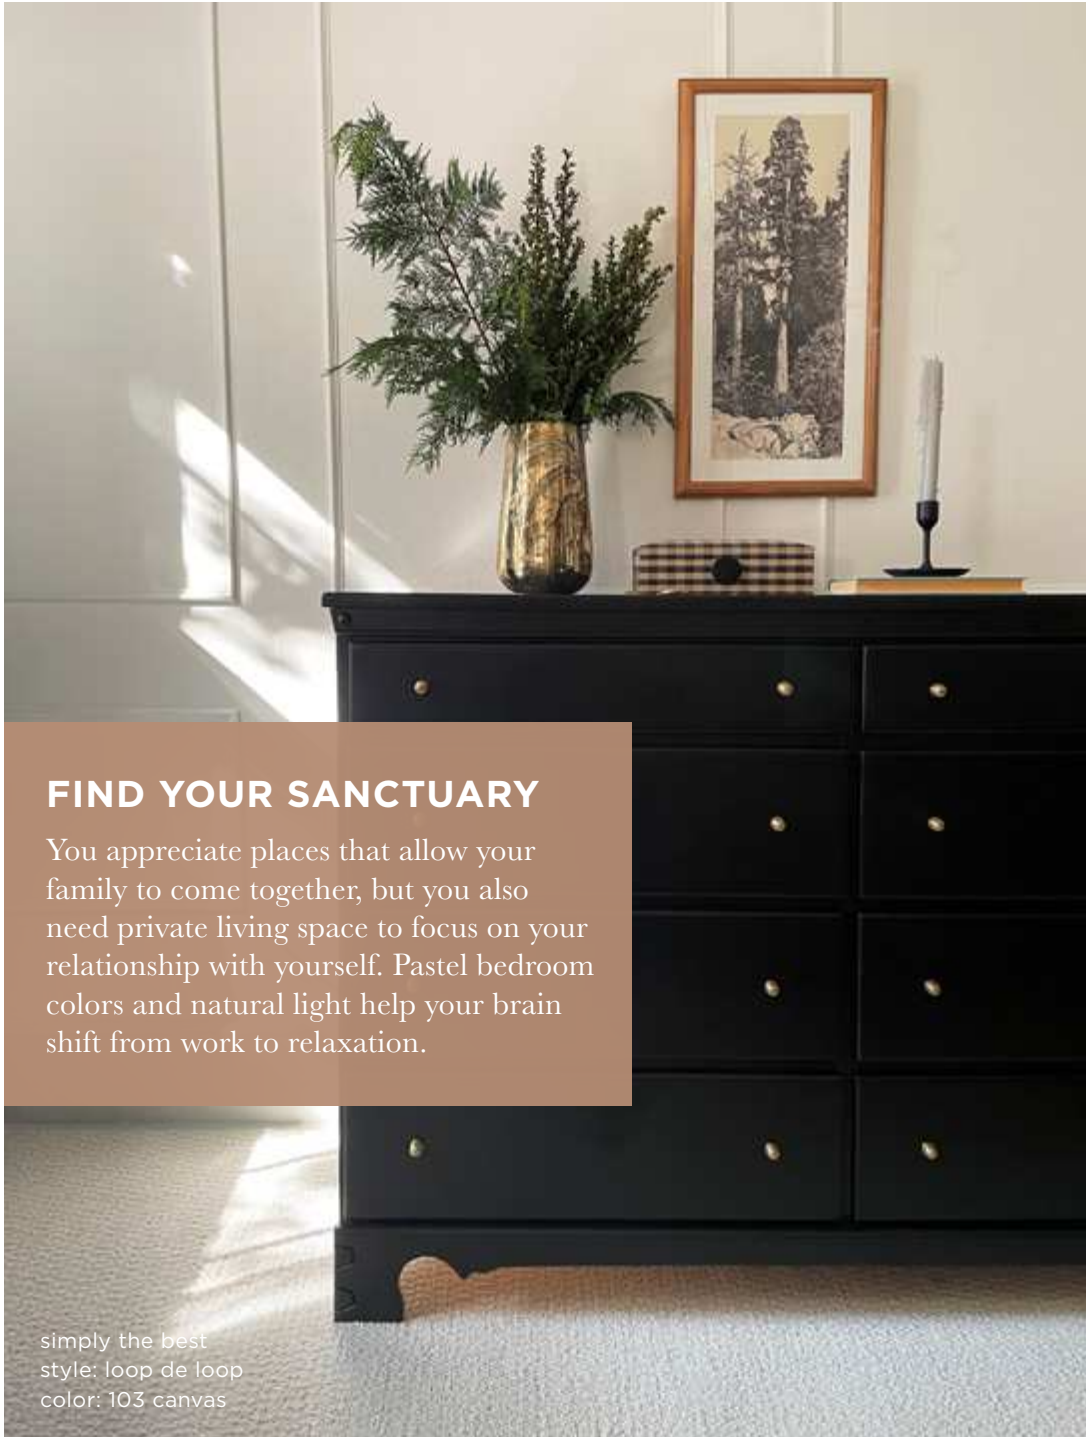

FIND YOUR SANCTUARY

You appreciate places that allow your family to come together, but you also need private living space to focus on your relationship with yourself. Pastel bedroom colors and natural light help your brain shift from work to relaxation.

simply the best
style: loop de loop
color: 103 canvas