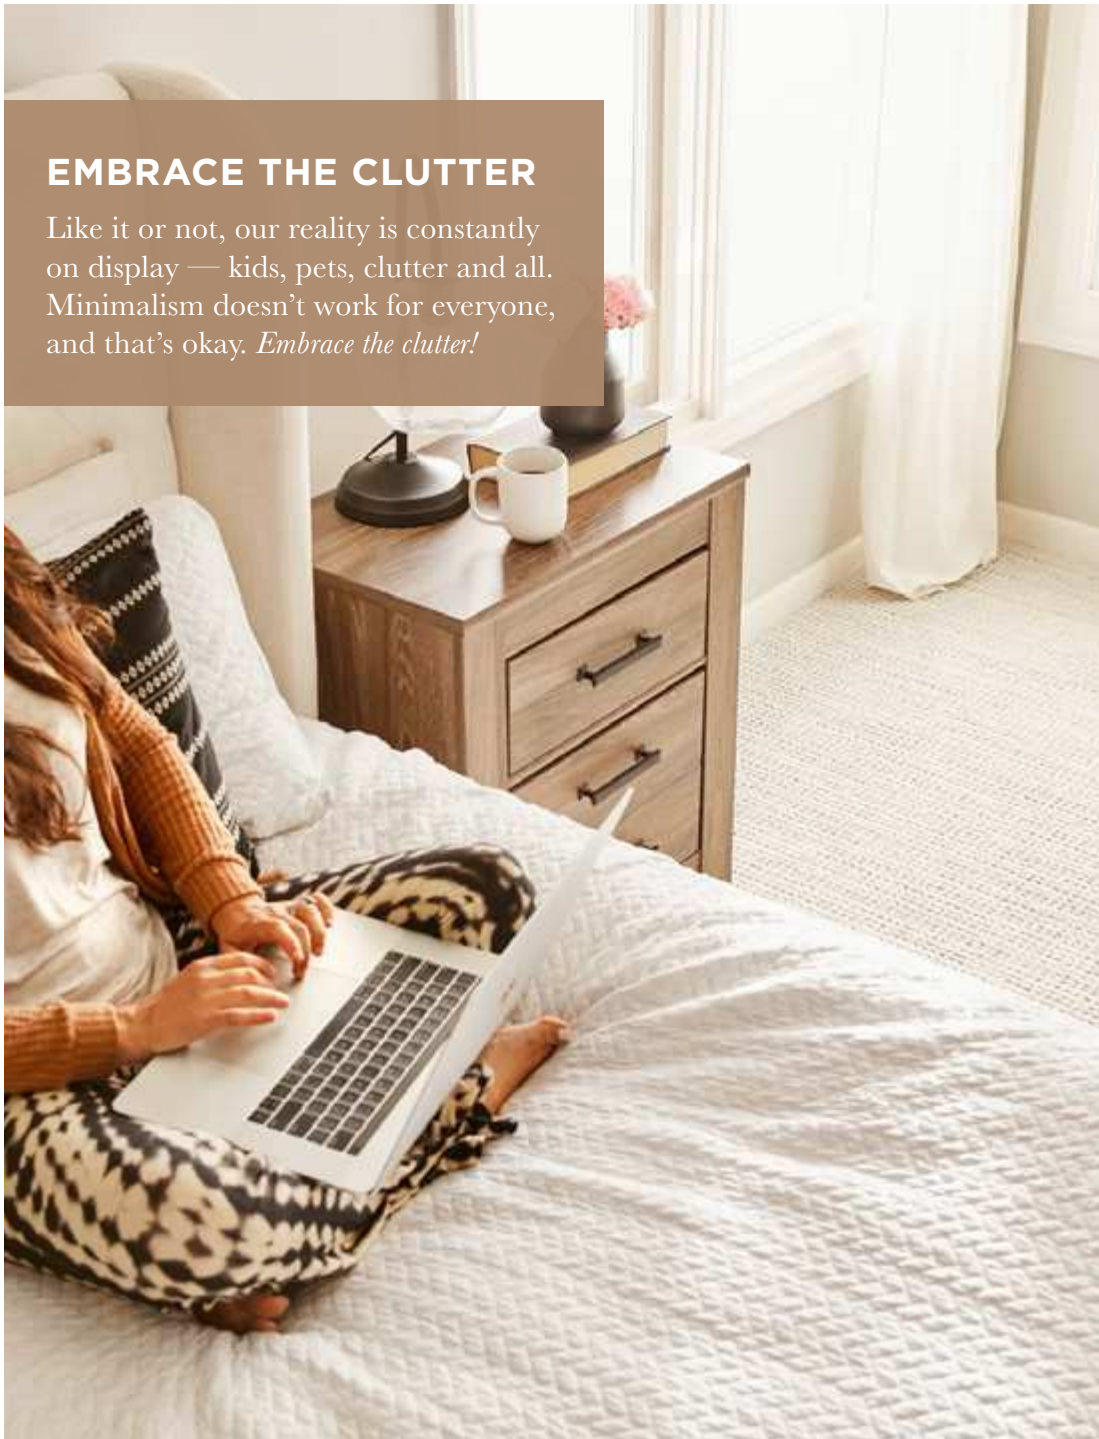

EMBRACE THE CLUTTER

Like it or not, our reality is constantly on display — kids, pets, clutter and all. Minimalism doesn't work for everyone, and that's okay. *Embrace the clutter!*

caress
style: subtle aura
color: 156 delicate cream