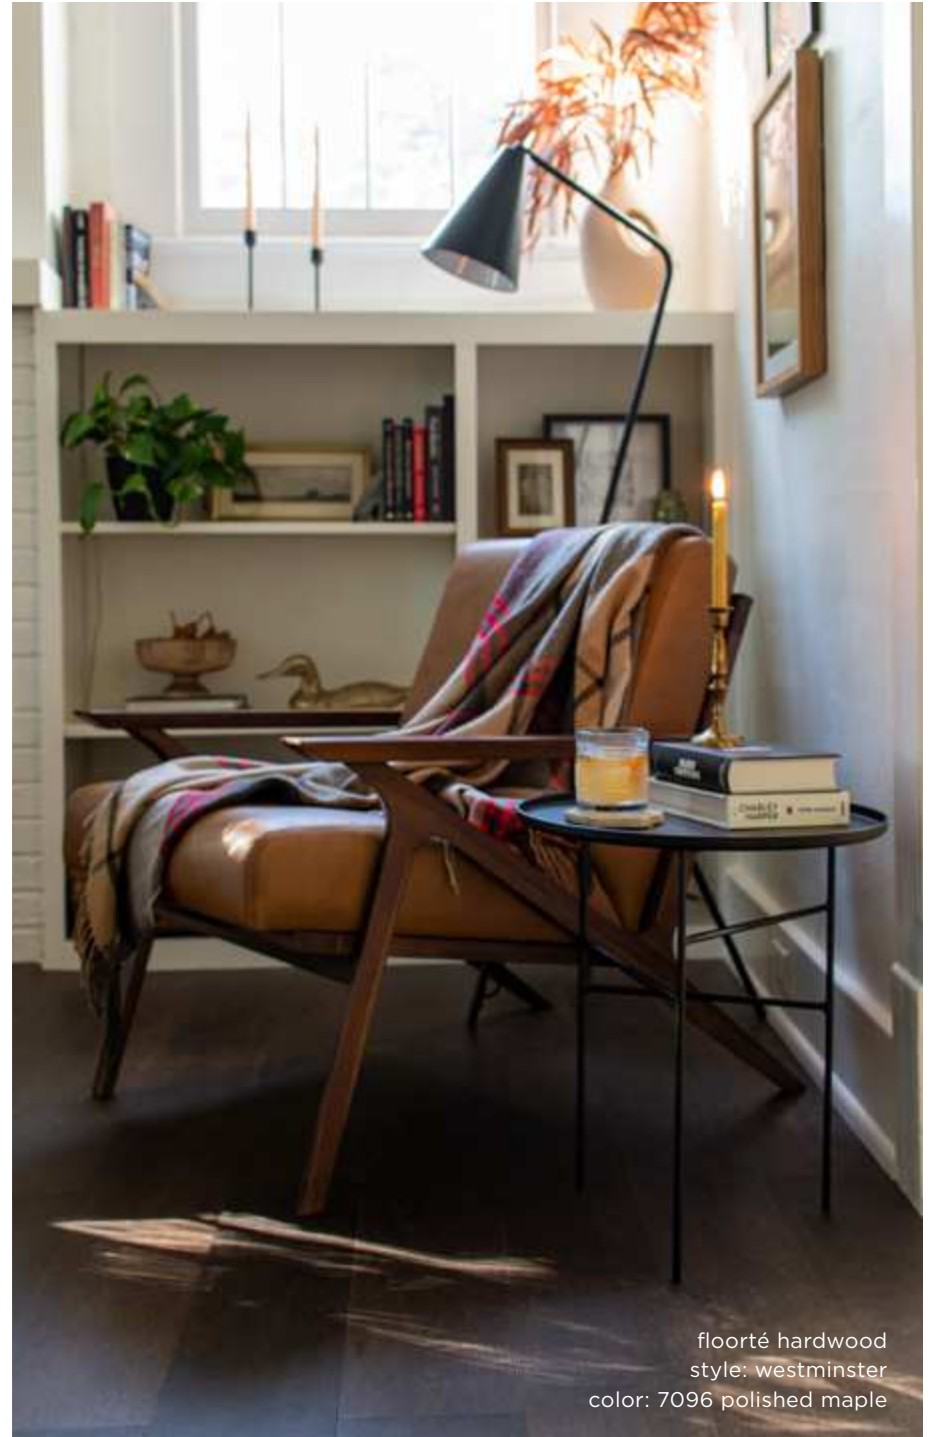

floorté hardwood
style: westminster
color: 7096 polished maple