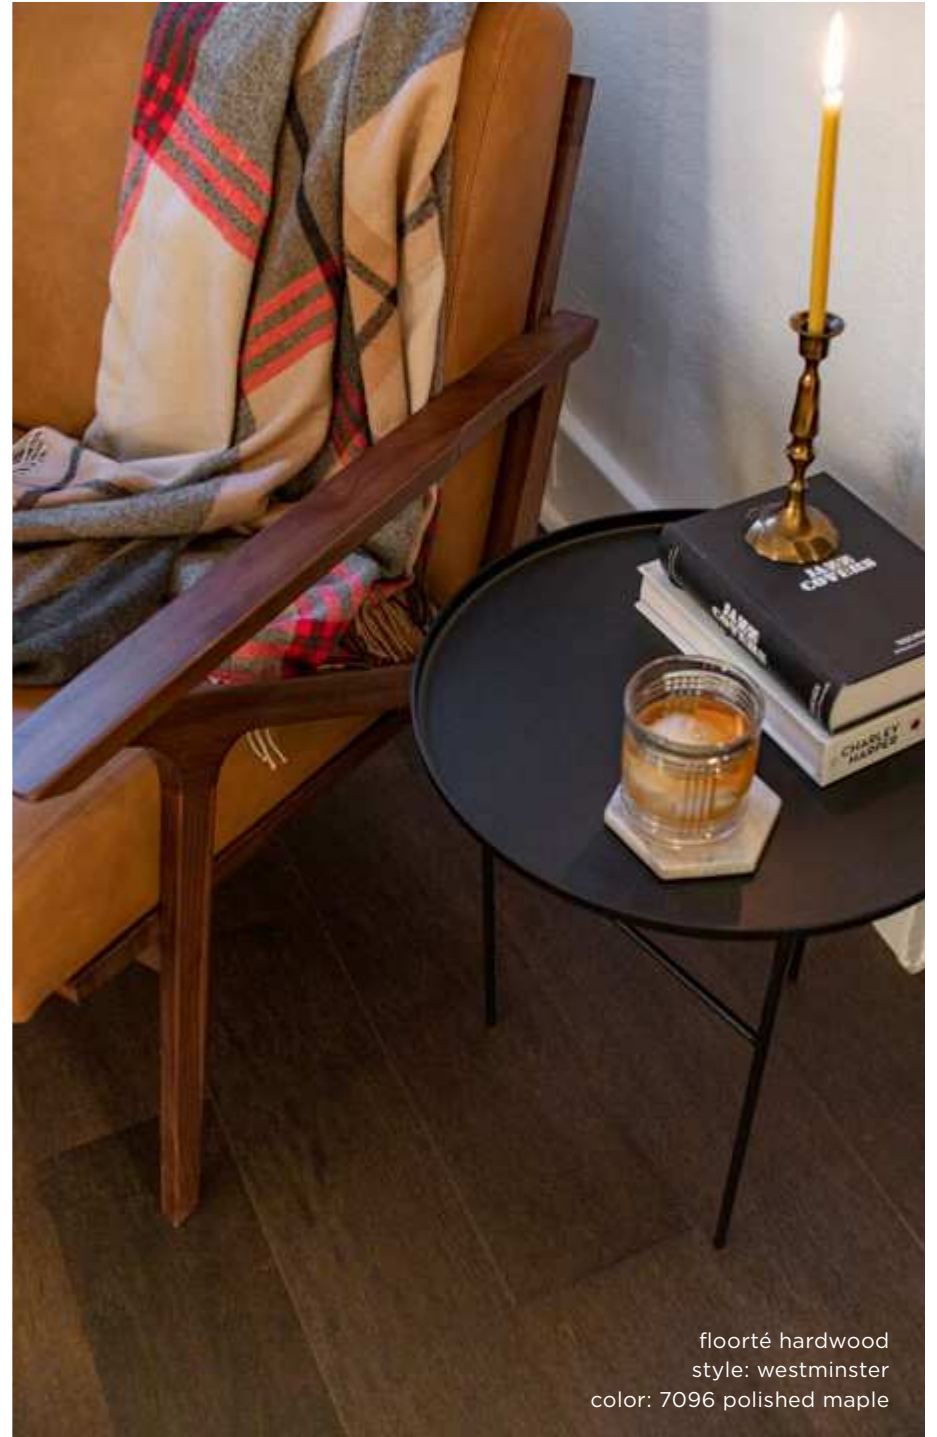

floorté hardwood
style: westminster
color: 7096 polished maple