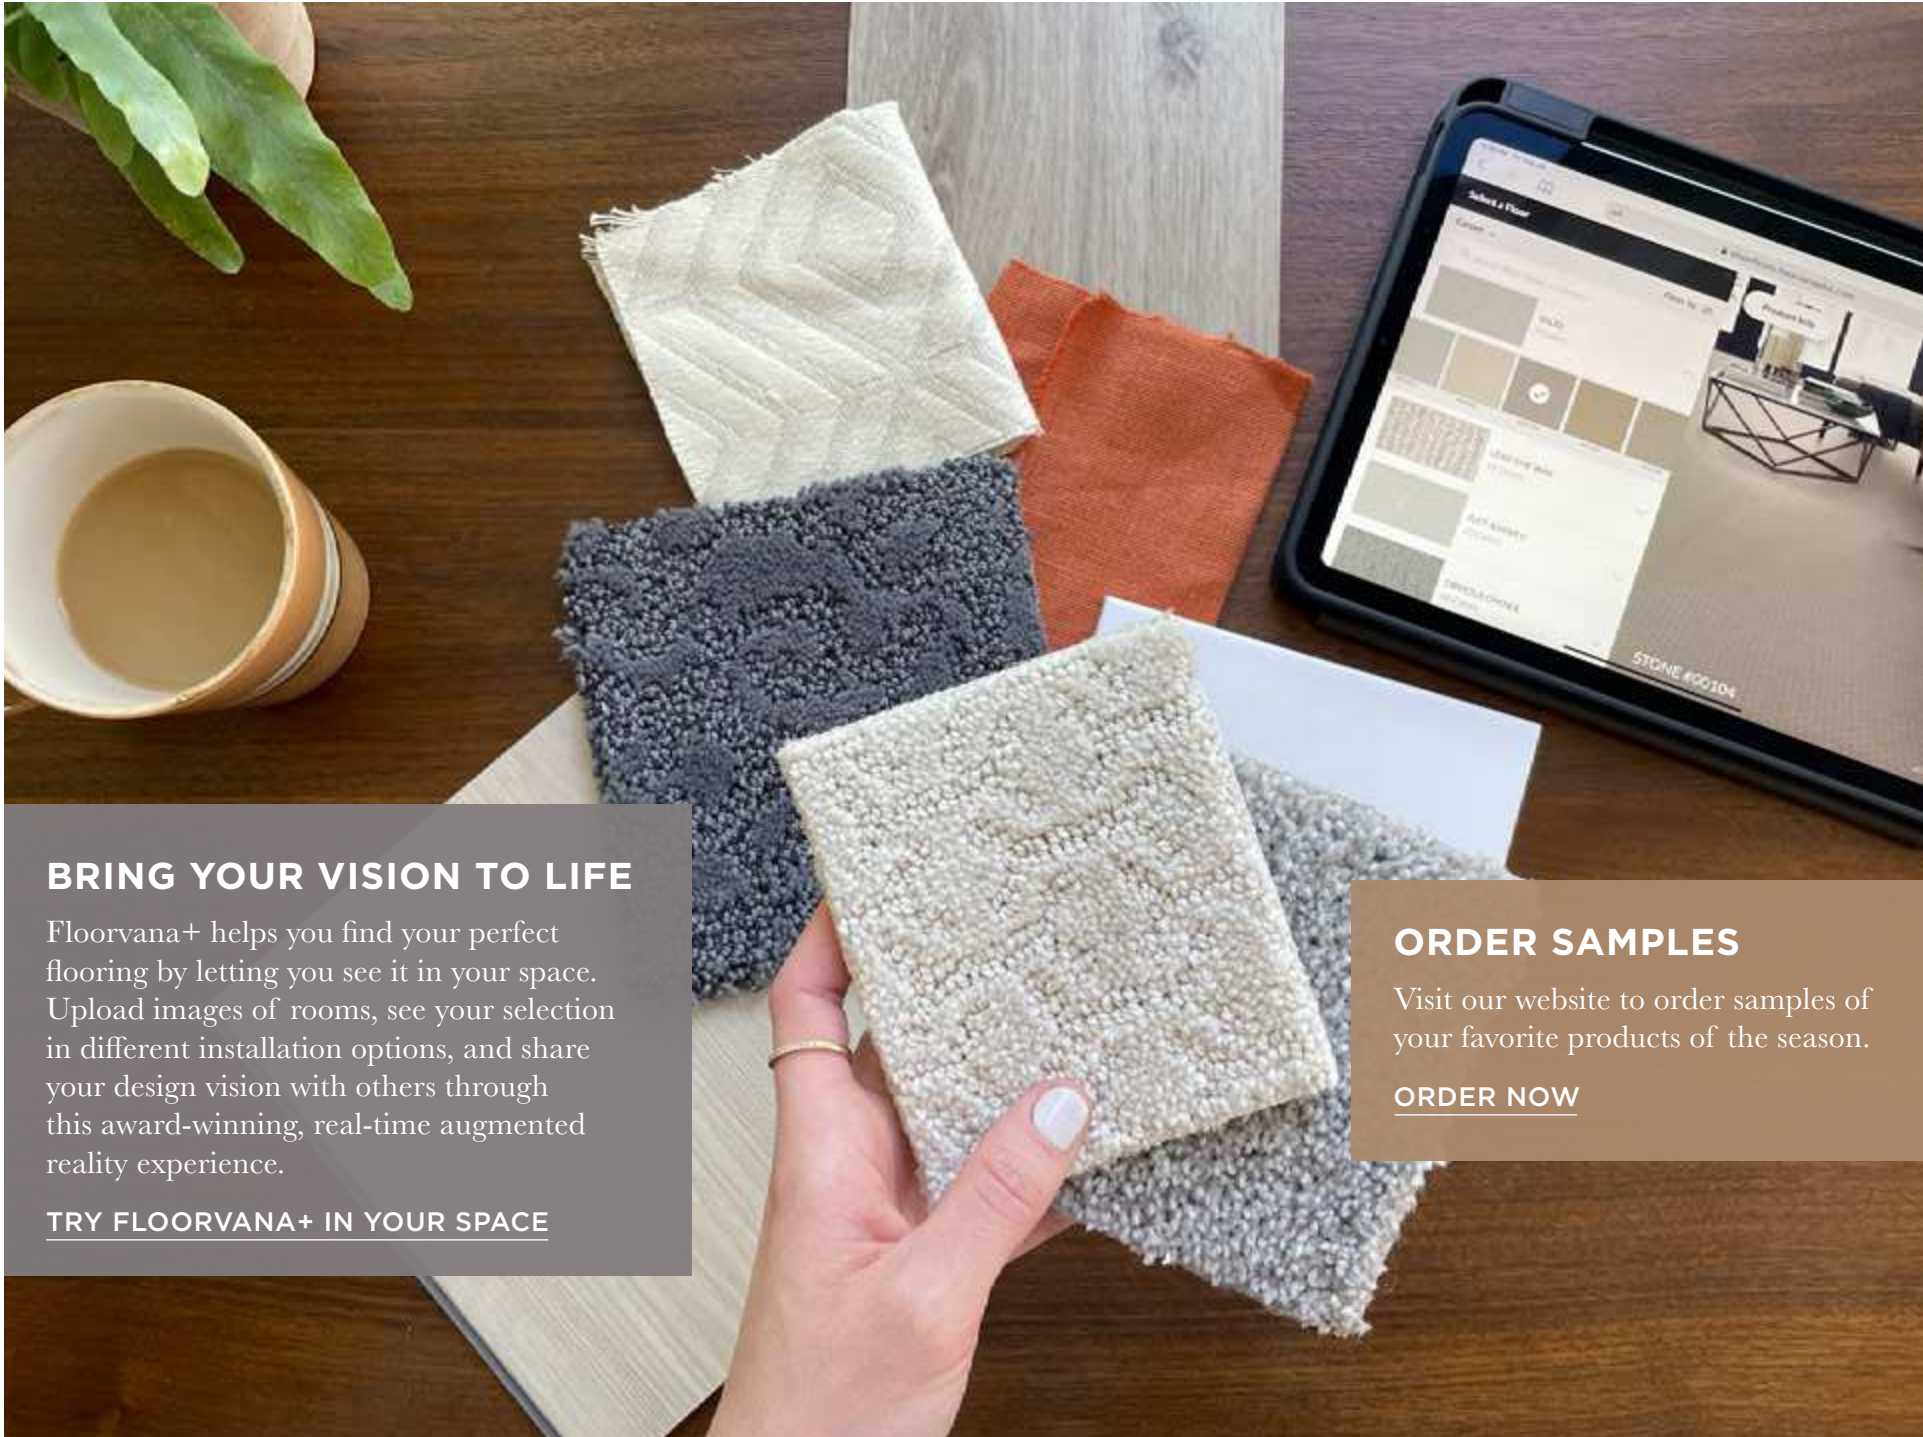

BRING YOUR VISION TO LIFE

Floorvana+ helps you find your perfect flooring by letting you see it in your space. Upload images of rooms, see your selection in different installation options, and share your design vision with others through this award-winning, real-time augmented reality experience.